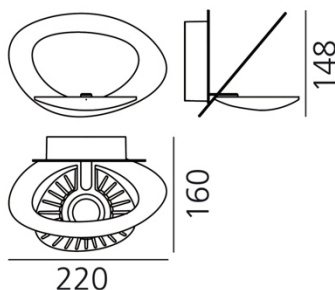

SELECT

PRODUCT CODE

1248030A

Light emission

IP20

Dimmable

TECHNICAL DATA SHEET
FEATURES

Product name:	Pirce micro wall black LED 3000K
Article Code:	1248030A
Colour:	Black
Material:	Aluminium
Series:	Design

DIMENSIONS

Length:	cm 22
Width:	cm 16
Height:	cm 14.8
Impact Resistance:	N/D
Glow Wire Test:	650 °

LAMPS INCLUDED

Category:	LED COB
Number:	1
Watt:	27W
Luminous Flux (lm):	3200lm
Color temperature (K):	3000K
Class:	A

LUMINAIR

Watt:	29W
Voltage:	220V-240V
Luminous Flux (lm):	2768lm
CCT:	3000K
CRI:	90
Dimmable	
Dimmable Typology:	Push

DIMENSIONS

COLOUR
