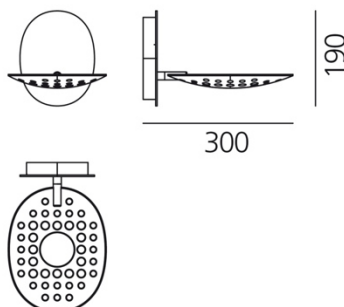

PRODUCT DATA SHEET

Reall wall - Aluminium

DESIGN BY:

Carlotta de Bevilacqua , Paolo Dell'Elce
2011

MATERIALS:

Aluminium

DESCRIPTION:

A single latest-generation LED light source of just 40W guarantees the same illuminance values that are obtainable with a 400W halogen. Visual lightness and thermodynamics are the main characteristics of the project: the head, made of die-cast aluminium, is appropriately shaped and perforated to form a permeable visual interface for the space where it is placed and facilitates heat exchange, guaranteeing optimum dissipation of the heat produced by the light source

Dimmable

TECHNICAL DATA SHEET

FEATURES

Product name: Reall wall - Aluminium
Article Code: 1977020A
Colour: Mirror
Material: Aluminium
Series: Design

OPTICS

Emission: Adjustable

DIMENSIONS

Length: cm 30
Height: cm 19
Impact Resistance: N/D
Glow Wire Test: 750°C

DIMENSIONS

LAMPS INCLUDED

Category: LED
Number: 1
Watt: 45W
Luminous Flux (lm): 2631lm
Color temperature (K): 3000K
Class: A

COLOUR

LUMINAIR

Watt: 45W
Luminous Flux (lm): 2631lm
CCT: 3000K
Dimmer
Dimmable