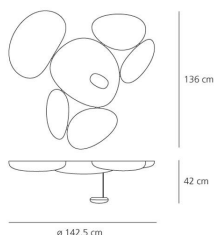

#### DIMENSIONS

Length:	cm 136
Width:	cm 142
Height:	cm 136
Impact Resistance:	N/D
Glow Wire Test:	960°C

#### DIMENSIONS