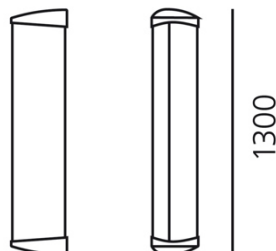

White

PRODUCT CODE

A029850

Light emission

IP20

TECHNICAL DATA SHEET

**FEATURES**

Product name:	Telefo 120
Article Code:	A029850
Colour:	White
Material:	Aluminium, methacrylate
Series:	Design
Environment:	Indoor
Area contract:	Private Residence

**DIMENSIONS**

**OPTICS**

Emission:	Diffused
-----------	----------

**DIMENSIONS**

Length:	cm 120
Width:	cm 10
Height:	cm 8
Impact Resistance:	N/D
Glow Wire Test:	650°C

**LAMPS NOT INCLUDED**

Category:	FLUO
Number:	1
Lbs:	T26
Watt:	36W
Socket:	G13
Type:	Fd
Luminous Flux (lm):	3300lm
Colour Rendering:	1b
Colour temperature (K):	3000K
Duration (h):	12000h