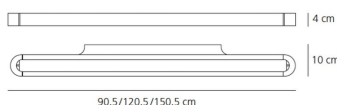

**DIMENSIONS**

**OPTICS**

**Emission:** Direct/indirect

**COLOUR**

**DIMENSIONS**

**Length:** cm 90  
**Width:** cm 10  
**Height:** cm 4  
**Impact Resistance:** N/D  
**Glow Wire Test:** 750°C

**LAMPS INCLUDED**