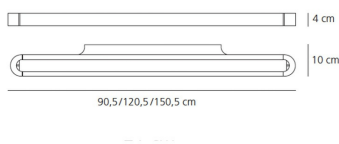

SELECT

PRODUCT CODE

1918020A

Light emission

IP20

Dimmable
TECHNICAL DATA SHEET
FEATURES

Product name:	Talo parete 120 LED Silver - Dimmable
Article Code:	1918020A
Colour:	Silver
Material:	Aluminium, methacrylate, polycarbonate
Series:	Design
Environment:	Indoor
Area contract:	Hospitality Hotel, Hospitality Restaurant

DIMENSIONS

OPTICS

Emission:	Direct/indirect
-----------	-----------------

COLOUR

DIMENSIONS

Length:	cm 120
Width:	cm 10
Height:	cm 4
Impact Resistance:	N/D
Glow Wire Test:	750°C

LAMPS INCLUDED

Category:	LED
Number:	1
Watt:	44W
Color temperature (K):	3000K
Class:	A