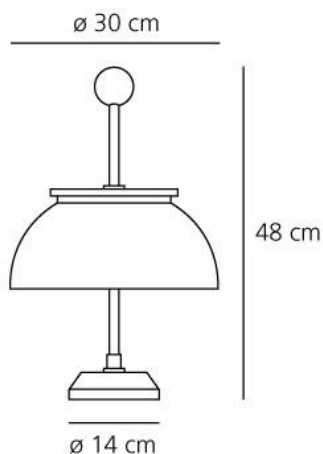

#### DIMENSIONS

|                    |       |
|--------------------|-------|
| Height:            | cm 48 |
| Diameter:          | cm 30 |
| Base Diameter:     | cm 14 |
| Impact Resistance: | N.D.  |
| Glow Wire Test:    | N.D.  |

#### DIMENSIONS