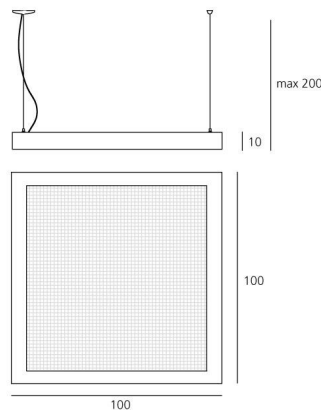

### Altrove TW Suspension - Direct/indirect Light

MYWHITELIGHT®

**DESIGN BY:**

Carlotta de Bevilacqua  
2010

**MATERIALS:**

Steel, Prismoptic, aluminium, methacrylate, PETG

**DESCRIPTION:**

In a m2 of surface where the light flows in a fluid way on transparent wires and, through a mirrored reflector, materializes a lighting and volumetric effect wich is controlled. It is a cubic metre of light where everything is endlessly reflected, freely modulating more than a million of chromatic effects. The space is no more just one, but several, or simply "else", illusory perception of reality, which drives to a new place, elsewhere. Three versions are available, with three kind of light. Opening light: perimeter structure made of steel, top side mirror reflector, side diffusers made of opaline methacrylate, front diffuser in transparent engraved methacrylate. Volumetric light: perimeter structure made of steel, top side segment reflector, side diffusers made of opaline methacrylate, front diffuser in transparent engraved methacrylate. Fluid light: perimeter structure made of steel, side diffusers made of opaline methacrylate, front diffuser in transparent engraved methacrylate.

TECHNICAL DATA SHEET

**FEATURES**

**Product name:** Altrove TW Suspension - Direct/indirect Light  
**Article Code:** 1648010A  
**Colour:** Mirror  
**Material:** Steel, Prismoptic, aluminium, methacrylate, PETG  
**Series:** Design, My White Light  
**Environment:** Indoor

**OPTICS**

**Emission:** Diffused

**DIMENSIONS**

**Length:** cm 100  
**Width:** cm 100  
**Height:** cm 10  
**Max Height from ceiling:** cm 200  
**Impact Resistance:** N.D.  
**Glow Wire Test:** 850 °

**Category:** FLUO  
**Number:** 2

**DIMENSIONS**

**COLOUR**

Lbs: T16  
Watt: 39W  
Socket: G5  
Type: FDH-39  
Luminous Flux (lm): 3100lm  
Colour Rendering: 85  
Colour temperature (K): 3000K

**LUMINAIR**