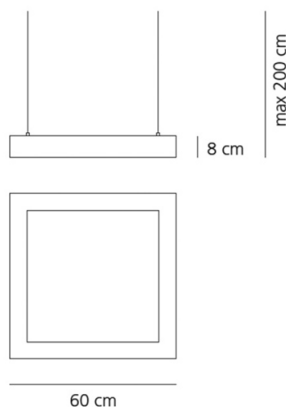

A range extension of the Altrove series, compared to which it has more modest dimensions (60 cm per side). Mirror stainless steel perimeter structure; matt finish Prismoptic lateral diffusers; engraved transparent methacrylate front diffuser; transparent PETG upper diffuser.

DIMENSIONS

Length: cm 60
 Width: cm 60
 Height: cm 8
 Max Height from ceiling: cm 200
 Impact Resistance: N.D.
 Glow Wire Test: 850 °

DIMENSIONS

LAMPS INCLUDED

Category: FLUO
 Number: 2
 Lbs: TC-LEL(G11)
 Watt: 55W
 Socket: 2G11
 Type: FSDH
 Luminous Flux (lm): 4800lm
 Colour Rendering: 85
 Colour temperature (K): 3000K
 Duration (h): 12000h