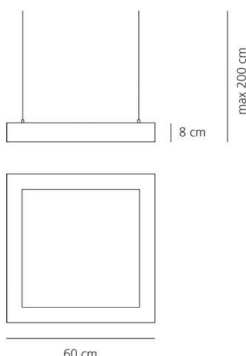

### Altrove 600 Suspension - Direct/indirect Emission

MYWHITELIGHT®

**DESIGN BY:**

Carlotta de Bevilacqua  
2010

**MATERIALS:**

Methacrylate, aluminium

**DESCRIPTION:**

A range extension of the Altrove series, compared to which it has more modest dimensions (60 cm per side). Mirror stainless steel perimeter structure; matt finish Prismoptic lateral diffusers; engraved transparent methacrylate front diffuser; transparent PETG upper diffuser.

**OPTICS**

**Emission:** Diffused

**DIMENSIONS**

**Length:** cm 60  
**Width:** cm 60  
**Height:** cm 8  
**Max Height from ceiling:** cm 200  
**Impact Resistance:** N.D.  
**Glow Wire Test:** 850 °

**DIMENSIONS**