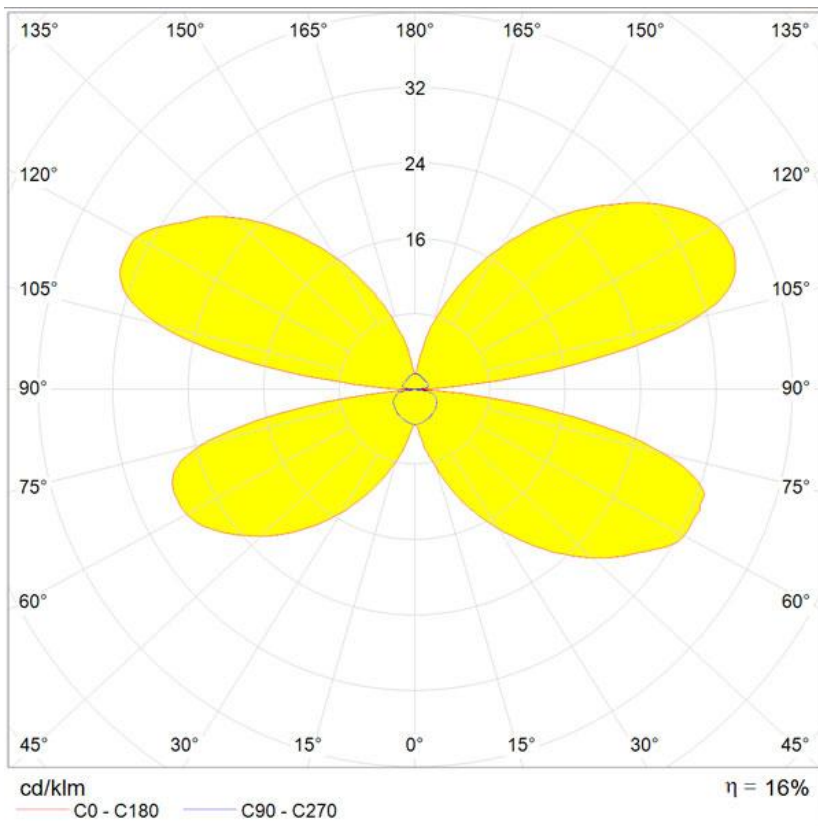

**OPTICS**

**Emission:** Diffused

**DIMENSIONS**

**Length:** cm 60  
**Width:** cm 60  
**Height:** cm 8  
**Max Height from ceiling:** cm 200  
**Impact Resistance:** N.D.  
**Glow Wire Test:** 850 °

**DIMENSIONS**

**LUMINAIR**

**Power Supply:** Electronic Integrated  
**Watt:** 110W  
**Voltage:** 220V-240V  
**Luminous Flux (lm):** 9600lm  
**CCT:** 3000K  
**Dimmable**

ACCESSORIES

NO  
IMAGE  
AVAILABLE

ALTROVE 600 KIT  
SOSP/ALIM.DIMM 1541010A

DIAGRAMS

### Polar curve