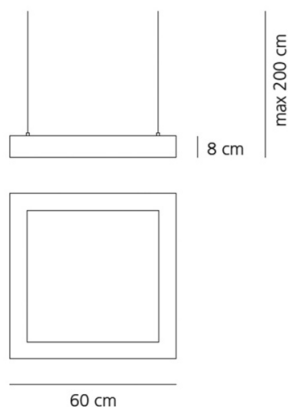

DIMENSIONS

Length: cm 60
Width: cm 60
Height: cm 8
Max Height from ceiling: cm 200

DIMENSIONS

COLOUR

LAMPS INCLUDED

Category: LED
Number: 1
Watt: 28W
Luminous Flux (lm): 2000lm
Color temperature (K): 3000K
Class: A