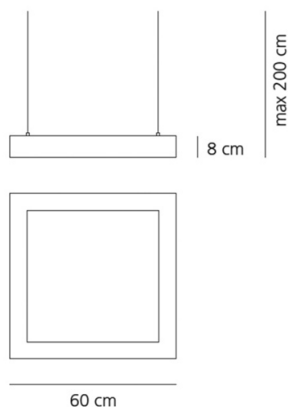

DIMENSIONS

Length:	cm 60
Width:	cm 60
Height:	cm 8
Max Height from ceiling:	cm 200

DIMENSIONS

LAMPS INCLUDED

Category:	LED
Number:	1
Watt:	28W
Luminous Flux (lm):	2000lm
Color temperature (K):	3000K
Class:	A