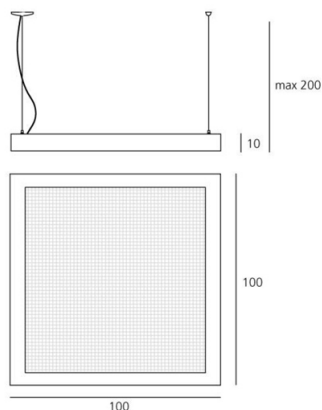

DIMENSIONS

Length:	cm 100
Width:	cm 100
Height:	cm 10
Max Height from ceiling:	cm 200

DIMENSIONS

LAMPS INCLUDED

RGB	Category:	LED
	Number:	1
	Watt:	25 W GREEN
	Luminous Flux (lm):	1200 lm
	Color temperature (K):	2500/6500K
Class:	A	
RGB	Category:	LED
	Number:	1
	Watt:	25 W RED
	Luminous Flux (lm):	300 lm
	Color temperature (K):	2500/6500K
Class:	A	
RGB	Category:	LED
	Number:	1
	Watt:	25 W BLUE
	Luminous Flux (lm):	300 lm
	Color temperature (K):	2500/6500K
Class:	A	