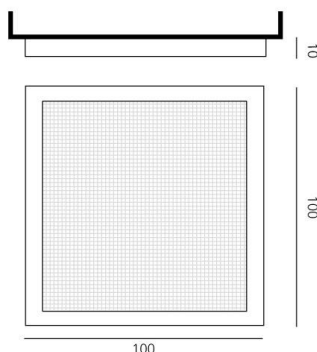

A range extension of the Altrove series, compared to which it has more modest dimensions (60 cm per side). Two openings along the two opposing sides of the perimeter structure also enable a wall washer emission to be obtained on the wall.

Dimmable

TECHNICAL DATA SHEET

FEATURES

Product name: Altrove TW wall/ceiling - Direct Light
Article Code: 1647010A
Colour: Mirror
Material: Methacrylate, aluminium
Series: Design, My White Light
Environment: Indoor

OPTICS

Emission: Direct

DIMENSIONS

Length: cm 100
Width: cm 100
Height: cm 10
Impact Resistance: N.D.
Glow Wire Test: 850 °

DIMENSIONS

COLOUR

LAMPS INCLUDED

Category: FLUO
Number: 2
Lbs: T16
Watt: 39W
Socket: G5
Type: FDH-39
Luminous Flux (lm): 3500lm
Colour Rendering: 85
Colour temperature (K): 6500K