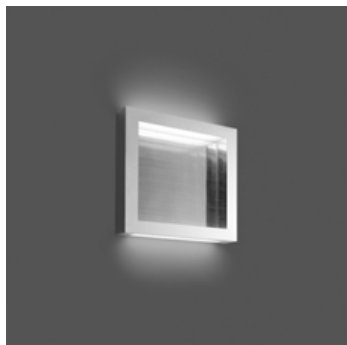

PRODUCT DATA SHEET

Altrove Wall/ceiling LED - 600

**DESIGN BY:**

Carlotta de Bevilacqua

MATERIALS:

Methacrylate, aluminium

DESCRIPTION:

SELECT

LED Aluminium 

PRODUCT CODE

1538110A

Light emission

Dimmable

TECHNICAL DATA SHEET

FEATURES

Product name:	Altrove Wall/ceiling LED - 600
Article Code:	1538110A
Colour:	Aluminium
Material:	Methacrylate, aluminium
Series:	Design
Environment:	Indoor

DIMENSIONS

Length:	cm 60
Width:	cm 60
Height:	cm 8

LAMPS INCLUDED

Category:	LED
Number:	1
Watt:	28W
Luminous Flux (lm):	2000lm
Color temperature (K):	3000K
Class:	A

LUMINAIR

Watt:	28W
Luminous Flux (lm):	2000 lm
CCT:	3000 K
CRI:	90
Dimmable	