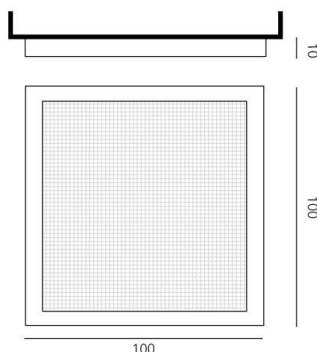

DIMENSIONS

DIMENSIONS

Length: cm 100
Width: cm 100
Height: cm 10

COLOUR

LAMPS INCLUDED

RGB	Category:	LED
	Number:	1
	Watt:	25 W GREEN
	Luminous Flux (lm):	1200 lm
	Color temperature (K):	2500/6500K
Class:	A	
RGB	Category:	LED
	Number:	1
	Watt:	25 W RED
	Luminous Flux (lm):	300 lm
	Color temperature (K):	2500/6500K
Class:	A	
RGB	Category:	LED
	Number:	1
	Watt:	25 W BLUE
	Luminous Flux (lm):	300 lm
	Color temperature (K):	2500/6500K
Class:	A	