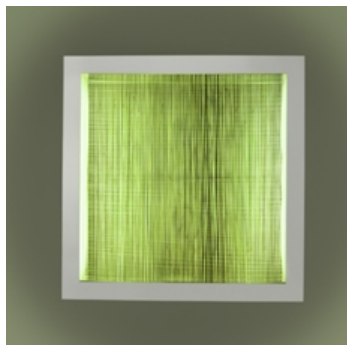

PRODUCT DATA SHEET

Altrove Wall/ceiling LED RGB - 1000

DESIGN BY:

Carlotta de Bevilacqua

MATERIALS:

perimeter structure made of mirrored aluminium; side diffusers made of satin Prismatic; front diffuser in engraved transparent methacrylate.

DESCRIPTION:

SELECT

LED

Aluminium

PRODUCT CODE

1352150A

Light emission

TECHNICAL DATA SHEET

FEATURES

Product name: Altrove Wall/ceiling LED RGB - 1000
Article Code: 1352150A
Colour: Aluminium
Material: perimeter structure made of mirrored aluminium; side diffusers made of satin Prismatic; front diffuser in engraved transparent methacrylate.
Series: Design
Environment: Indoor

DIMENSIONS

DIMENSIONS

Length: cm 100
Width: cm 100
Height: cm 10

COLOUR

LAMPS INCLUDED

RGB	Category:	LED
	Number:	1
	Watt:	25 W GREEN
	Luminous Flux (lm):	1200 lm
	Color temperature (K):	2500/6500K
Class:	A	
RGB	Category:	LED
	Number:	1
	Watt:	25 W RED
	Luminous Flux (lm):	300 lm
	Color temperature (K):	2500/6500K
Class:	A	
RGB	Category:	LED
	Number:	1
	Watt:	25 W BLUE
	Luminous Flux (lm):	300 lm
	Color temperature (K):	2500/6500K
Class:	A	