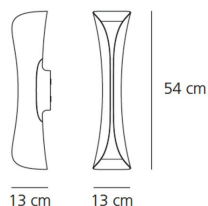

**DIMENSIONS**

**OPTICS**

Emission: Indirect And Diffused

**COLOUR**

**DIMENSIONS**

Length: cm 13  
Width: cm 13  
Height: cm 54  
Impact Resistance: N/D  
Glow Wire Test: 650 °

**LAMPS INCLUDED**

Category: LED  
Number: 2  
Watt: 10W  
Luminous Flux (lm): 460lm  
Color temperature (K): 3000K  
Class: A