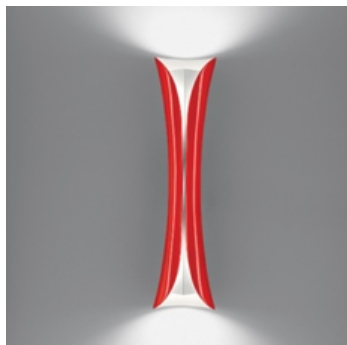

### Cadmo Wall - LED - Red/White

**DESIGN BY:**

Karim Rashid  
2006

**MATERIALS:**

ABS

**DESCRIPTION:**

Wall lamp, extending the range of Cadmo series.

SELECT

**FEATURES**

Product name: Cadmo Wall - LED - Red/White  
Article Code: 1373030A  
Colour: Red / White  
Material: ABS  
Series: Design  
Environment: Indoor  
Area contract: Hospitality Hotel, Private Residence

**DIMENSIONS**

**OPTICS**

Emission: Indirect And Diffused

**COLOUR**

**DIMENSIONS**

Length: cm 13  
Width: cm 13  
Height: cm 54  
Impact Resistance: N/D  
Glow Wire Test: 650 °

**LAMPS INCLUDED**

Category: LED  
Number: 2  
Watt: 10W  
Luminous Flux (lm): 460lm  
Color temperature (K): 3000K  
Class: A