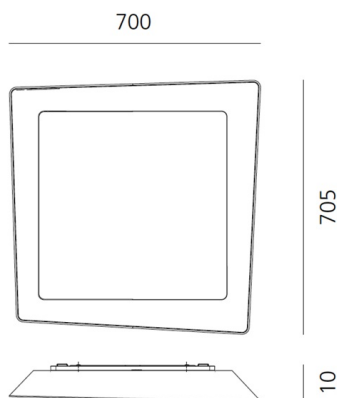

PRODUCT DATA SHEET

Crazy - Dove Gray/White

DESIGN BY:

Ernesto Gismondi

MATERIALS:

ABS, polycarbonate, technopolymer

DESCRIPTION:

Crazy is a wall and ceiling lamp that plays with geometry and colour. With its simplicity and strong nature, it can perfectly illuminate a room. A trapezoid frame protruding in space is designed around the broad diffusing surface. Both the frame and the rear support are painted in juxtaposed or counterposed shades to simply define a clearly different character – either neutral or definitely high-impact.

TECHNICAL DATA SHEET

FEATURES

Product name: Crazy - Dove Gray/White
 Article Code: 1638020A
 Colour: Dove Gray/White
 Material: ABS, polycarbonate, technopolymer
 Series: Design

DIMENSIONS

Length: cm 70
 Width: cm 10
 Height: cm 70.5

LAMPS INCLUDED

Category: LED
 Number: 1
 Watt: 35 W
 Luminous Flux (lm): 4136 lm
 Color temperature (K): 3000K
 Class: A

LUMINAIR

Watt: 35W
 Luminous Flux (lm): 3310 lm
 CCT: 3000K
 Efficiency: 80 %
 Efficacy: 94 lm/W

Dimmable

DIMENSIONS

COLOUR