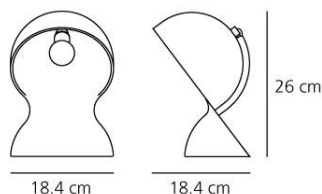

TECHNICAL DATA SHEET

FEATURES

Product name:	Dalù White
Article Code:	1466000A
Colour:	White
Material:	Polycarbonate
Series:	Design
Environment:	Indoor
Area contract:	Private Residence

OPTICS

Emission:	Direct
-----------	--------

DIMENSIONS

Length:	cm 18.4
Width:	cm 18.4
Height:	cm 26
Impact Resistance:	N.D.
Glow Wire Test:	N.D. °

DIMENSIONS

COLOUR

LAMPS NOT INCLUDED

<input type="checkbox"/>	Category:	HALO
	Number:	1
	Lbs:	D45
	Watt:	30W
	Socket:	E14
	Luminous Flux (lm):	405lm