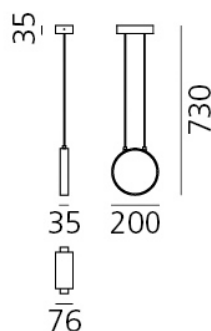

SELECT

PRODUCT CODE

DD0089C01

Light emission

IP20

TECHNICAL DATA SHEET
FEATURES

Product name:	Eclittica 20 Suspension - Gold aluminium
Article Code:	DD0089C01
Colour:	Gold aluminium
Material:	Aluminium, polycarbonate
Series:	Design
Environment:	Indoor

DIMENSIONS

Width:	cm 3,5
Diameter:	cm 20
Max Height from ceiling:	cm 73

LAMPS INCLUDED

Category:	LED
Number:	1
Watt:	12W
Color temperature (K):	3000K
Class:	A

LUMINAIR

Watt:	13,5W
Luminous Flux (lm):	1200lm
CCT:	3000K
Efficiency:	94%
Efficacy:	91lm/W
CRI:	80
Dimmer	

DIMENSIONS

COLOUR
