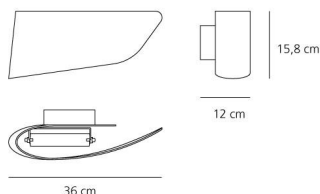

EXTRA FLUO

Metal grey

**PRODUCT CODE**

1230020A

**Light emission**

IP20

**TECHNICAL DATA SHEET**
**FEATURES**

Product name:	Eurialo - Fluo Aluminium
Article Code:	1230020A
Colour:	Metal grey
Material:	Aluminium
Series:	Design
Environment:	Indoor
Area contract:	Private Residence

**OPTICS**

Emission:	Direct/indirect
-----------	-----------------

**DIMENSIONS**

Length:	cm 12
Width:	cm 36
Height:	cm 15.8
Impact Resistance:	N/D
Glow Wire Test:	N/D °

**DIMENSIONS**

**COLOUR**

**LAMPS NOT INCLUDED**