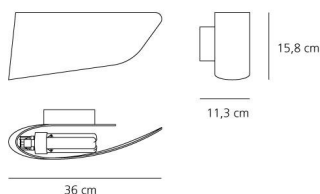

SELECT

EXTRA HALO / LED

Polished black/white

PRODUCT CODE

1229030A

Light emission

IP20

Dimmable
TECHNICAL DATA SHEET
FEATURES

Product name:	Eurialo - Halo Black-White
Article Code:	1229030A
Colour:	Polished black/white
Material:	Aluminium
Series:	Design
Environment:	Indoor
Area contract:	Private Residence

DIMENSIONS

OPTICS

Emission:	Direct/indirect
-----------	-----------------

DIMENSIONS

Length:	cm 11.3
Width:	cm 36
Height:	cm 15.8
Impact Resistance:	N/D
Glow Wire Test:	N/D °

COLOUR

LAMPS NOT INCLUDED

Category:	HALO
Number:	1
Lbs:	Qt-de12
Watt:	160W
Socket:	R7s
Type:	Hdg
Luminous Flux (lm):	3300lm
Colour Rendering:	1a
Colour temperature (K):	2950K
Duration (h):	2000h