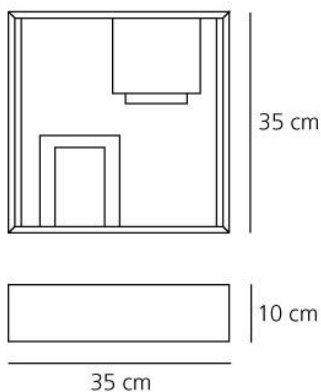

PRODUCT DATA SHEET

Fato

DESIGN BY:

Gio Ponti
1969

MATERIALS:

steel

DESCRIPTION:

A table or wall lamp, with geometrical metal screens creating light and dark, screened and clear, all enclosed in a square frame: it is both a light object and a lamp. A lighting sculpture with a strong styling connotation to the '60s. Structure in white enamelled, folded and welded plate. Ability to mount LED light source E14 (LED light source not included).

FEATURES

Product name:	Fato
Article Code:	0048010A
Colour:	White
Material:	steel
Series:	Design, Modern Classic
Environment:	Indoor
Area contract:	Private Residence

OPTICS

Emission:	Indirect
-----------	----------

DIMENSIONS

Length:	cm 35
Width:	cm 35
Height:	cm 10
Glow Wire Test:	N/D °

DIMENSIONS

LAMPS NOT INCLUDED

<input type="checkbox"/>	Category:	HALO
	Number:	2
	Lbs:	D45
	Watt:	30W
	Socket:	E14
	Luminous Flux (lm):	405lm