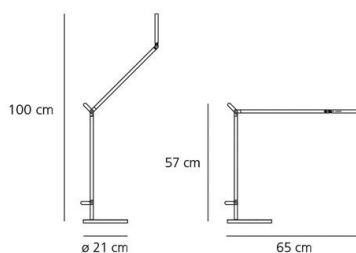

**DIMENSIONS**

Length:	cm 31
Width:	cm 20
Height:	cm 35
Base Diameter:	cm 20
Max Extension Height:	cm 102
Max Extension Length:	cm 100
Impact Resistance:	N.D.
Glow Wire Test:	750 °

**DIMENSIONS**

**COLOUR**