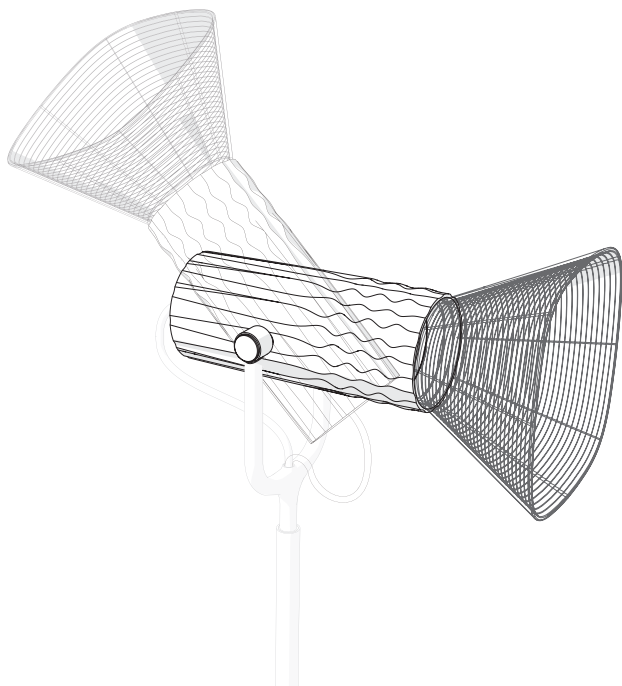

Artemide®

Fiamma

design
Wilmotte & Industries

i

1

2

220 - 240 V
MAX 8W LED
GU10

max 58 mm

3

4

5

6

7

8

Artemide®

Artemide