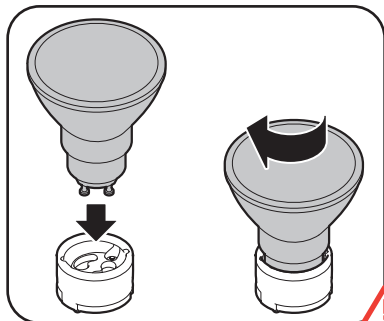

Artemide®

Fiamma

design
Wilmotte & Industries

i

1

2

220 - 240 V
MAX 8W LED
GU10

max 58 mm