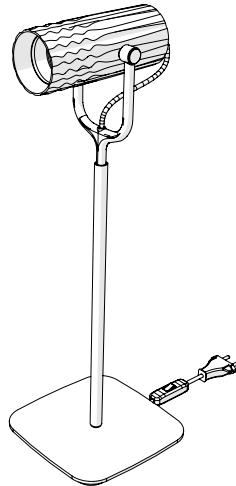

Artemide®

Fiamma

design
Wilmotte & Industries

i

1

2

220 - 240 V
MAX 8W LED
GU10

max 58 mm