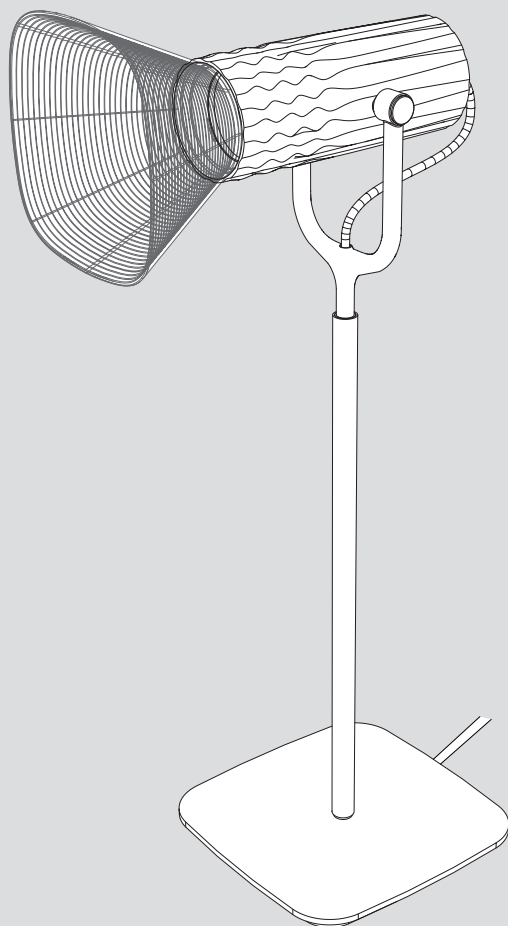

Artemide®

Fiamma

design
Wilmotte & Industries

i

1

2

220 - 240 V
MAX 8W LED
GU10

max 58 mm