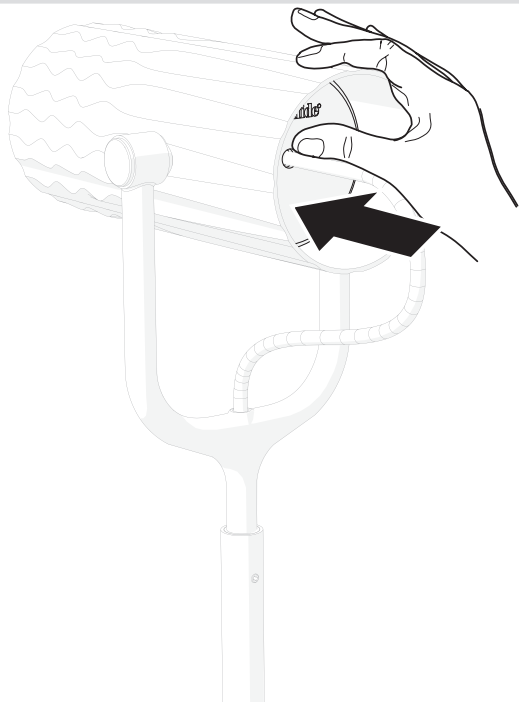

Artemide®

Fiamma

design
Wilmotte & Industries

i

1

2

220 - 240 V
MAX 8W LED
GU10

max 58 mm