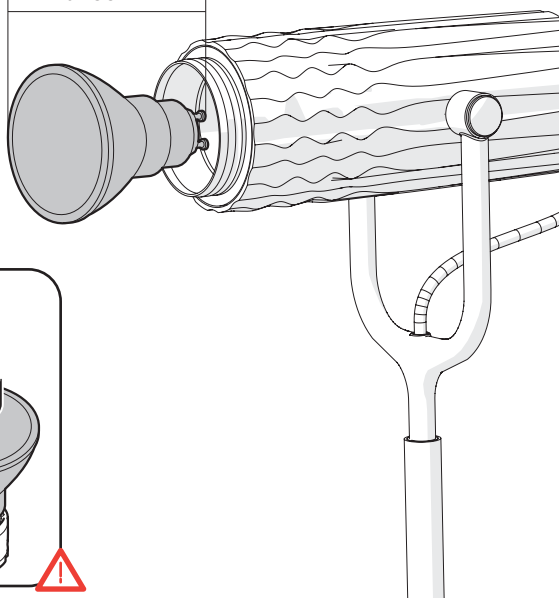

Artemide®

Fiamma

design
Wilmotte & Industries

i

1

2

220 - 240 V
MAX 8W LED
GU10

max 58 mm