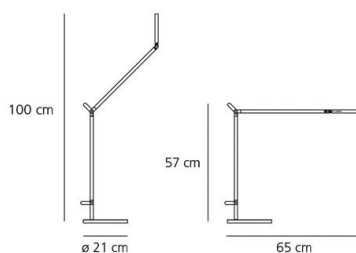

DIMENSIONS

COLOUR

LAMPS INCLUDED

Category:	LED COB
Number:	1
Watt:	8W
Luminous Flux (lm):	780lm
Color temperature (K):	3000K
Class:	A

LUMINAIR

Watt:	8W
Voltage:	100-240V
Luminous Flux (lm):	385 lm
CCT:	3000K
Efficiency:	54%
Efficacy:	48 lm/W
CRI:	90