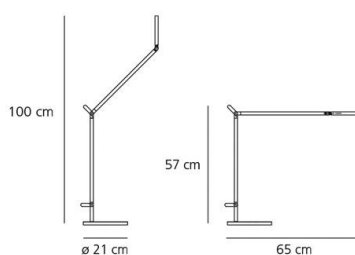

DIMENSIONS

COLOUR

LAMPS INCLUDED

Category: LED COB
Number: 1
Watt: 8W
Luminous Flux (lm): 780lm
Color temperature (K): 3000K
Class: A

LUMINAIR

Watt: 8W
Voltage: 100-240V
Luminous Flux (lm): 385 lm
CCT: 3000K
Efficiency: 54%
Efficacy: 48 lm/W
CRI: 90