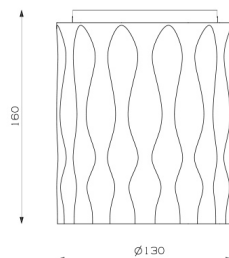

TECHNICAL DATA SHEET

FEATURES

Product name:	Fiamma Ceiling 15 - Grey
Article Code:	1988010A
Colour:	Grey
Material:	Aluminium
Series:	Design

DIMENSIONS

Height:	cm 16
Diameter:	cm 13

LAMPS INCLUDED

Category:	LED COB
Number:	1
Watt:	20W
Luminous Flux (lm):	3200lm
Color temperature (K):	3000K
Class:	A

LUMINAIR

Watt:	20W
Luminous Flux (lm):	1620lm
CCT:	3000K
CRI:	90
Dimmer	
Dimmable	

DIMENSIONS

COLOUR