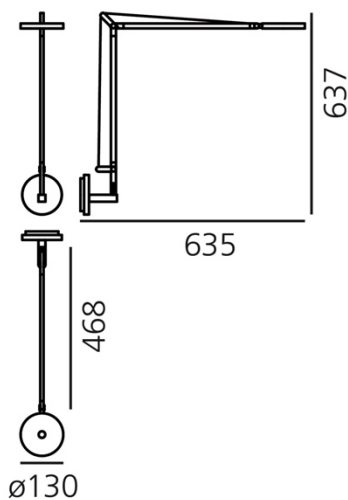

PRODUCT DATA SHEET

Demetra Led white wall - Body 3000K

DESIGN BY:

Naoto Fukasawa
2013

MATERIALS:

Polished Aluminium

DESCRIPTION:

Base, head and arms in painted aluminium. Adjustable arms and head.

SELECT

PRODUCT CODE

1734020A

Light emission

IP20

Dimmable

TECHNICAL DATA SHEET
FEATURES

Product name: Demetra Led white wall - Body 3000K
Article Code: 1734020A
Colour: white
Material: Polished Aluminium
Series: Design

DIMENSIONS

Length: cm 63.5
Height: cm 63.7
Diameter: cm 13
Impact Resistance: N.D.
Glow Wire Test: 650 °

LAMPS INCLUDED

Category: LED COB
Number: 1
Watt: 8W
Luminous Flux (lm): 780lm
Color temperature (K): 3000K
Class: A

LUMINAIR

Watt: 8W
Voltage: 220V-240V
Luminous Flux (lm): 385lm
CCT: 3000K
Efficiency: 54%
Efficacy: 48lm/W
CRI: 90

DIMENSIONS

COLOUR
