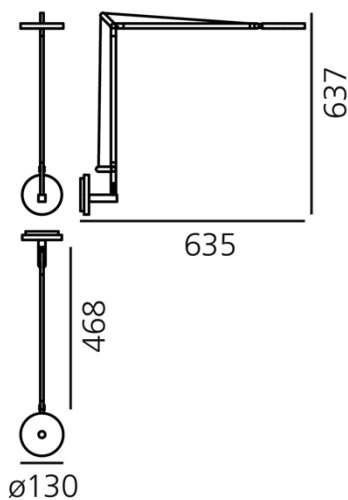

PRODUCT DATA SHEET

Demetra Led grey wall - Body 3000K

DESIGN BY:

Naoto Fukasawa
2013

MATERIALS:

Polished Aluminium

DESCRIPTION:

Base, head and arms in painted aluminium. Adjustable arms and head.

SELECT

PRODUCT CODE

1734010A

Light emission

IP20

Dimmable

TECHNICAL DATA SHEET
FEATURES

Product name: Demetra Led grey wall - Body 3000K
Article Code: 1734010A
Colour: Grey
Material: Polished Aluminium
Series: Design

DIMENSIONS

Length: cm 63.5
Height: cm 63.7
Diameter: cm 13
Impact Resistance: N.D.
Glow Wire Test: 650 °

LAMPS INCLUDED

Category: LED COB
Number: 1
Watt: 8W
Luminous Flux (lm): 780lm
Color temperature (K): 3000K
Class: A

LUMINAIR

Watt: 8 W
Voltage: 220V-240V
Luminous Flux (lm): 385lm
CCT: 3000K
Efficiency: 54%
Efficacy: 48lm/W
CRI: 90

DIMENSIONS

COLOUR

ACCESSORIES

DEMETRA SUPPORTO W GRO
1742010A