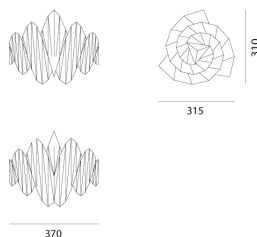

#### DIMENSIONS

Length: cm 37  
Width: cm 31.5  
Height: cm 31  
Impact Resistance: N/D  
Glow Wire Test: 650°C

#### DIMENSIONS