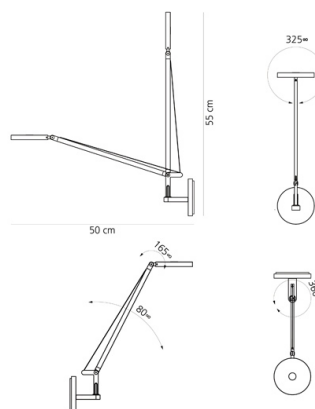

DIMENSIONS

COLOUR

LAMPS INCLUDED

Category: LED COB
Number: 1
Watt: 6W
Luminous Flux (lm): 780lm
Color temperature (K): 3000K
Class: A

LUMINAIR

Watt: 6W
Luminous Flux (lm): 257lm
CCT: 3000K
Efficiency: 49%