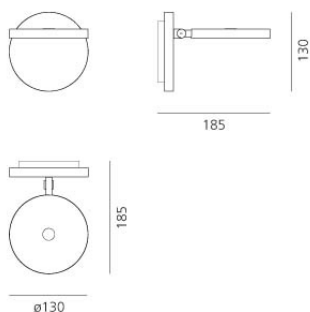

PRODUCT DATA SHEET

Demetra spotlight LED white

DESIGN BY:

Naoto Fukasawa
2013

MATERIALS:

Polished Aluminium

DESCRIPTION:

Base, head and arms in painted aluminium. Adjustable arms and head.

SELECT

LED	▼
Wall	▼
white	▼

PRODUCT CODE

1731020A

Light emission

IP20

Dimmable

TECHNICAL DATA SHEET
FEATURES

Product name:	Demetra spotlight LED white
Article Code:	1731020A
Colour:	white
Material:	Polished Aluminium
Series:	Design

DIMENSIONS

Length:	cm 18.5
Height:	cm 13
Diameter:	cm 13
Impact Resistance:	N.D.
Glow Wire Test:	650 °

DIMENSIONS

LAMPS INCLUDED

Category:	LED
Number:	1
Watt:	10W
Luminous Flux (lm):	392lm
Color temperature (K):	3000K
Class:	A

COLOUR

LUMINAIR

Watt:	10W
Voltage:	220V-240V
Luminous Flux (lm):	392lm
CCT:	3000K
Efficiency:	85%
Efficacy:	41.3lm/W
CRI:	90