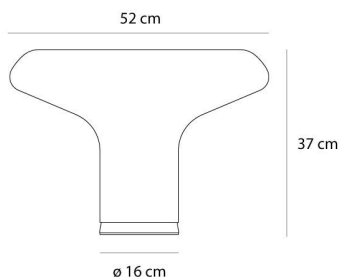

##### DIMENSIONS

Height:	cm 37
Diameter:	cm 52
Base Diameter:	cm 16
Impact Resistance:	N/D
Glow Wire Test:	N/D °

##### DIMENSIONS