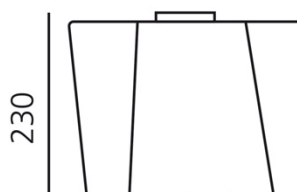

DIMENSIONS

LAMPS NOT INCLUDED

	Category:	HALO
	Number:	1
	Lbs:	A60
	Watt:	77W
	Socket:	E27
	Luminous Flux (lm):	1320lm
	Colour Rendering:	1a
	Colour temperature (K):	2900K
	Duration (h):	1000h

COLOUR

LUMINAIR

Watt:	77W
Voltage:	220V-240V
Luminous Flux (lm):	1180lm
CCT:	2900K
Dimmable