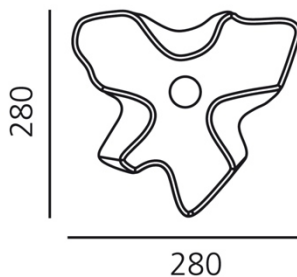

#### DIMENSIONS

Length:	cm 28
Width:	cm 28
Height:	cm 23
Impact Resistance:	N/D
Glow Wire Test:	N/D °

#### DIMENSIONS