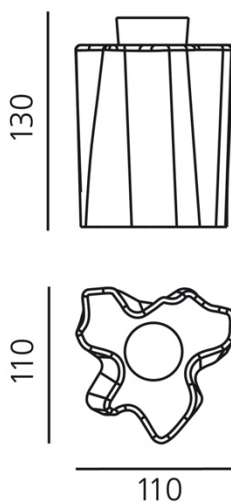

TECHNICAL DATA SHEET

FEATURES

Product name:	Logico Nano ceiling
Article Code:	0387020A
Colour:	White
Material:	Blown glass, aluminium
Series:	Design
Environment:	Indoor
Area contract:	Hospitality Hotel, Hospitality Restaurant, Office

OPTICS

Emission:	Diffused And Direct
-----------	---------------------

DIMENSIONS

Length:	cm 11
Width:	cm 11
Height:	cm 13
Impact Resistance:	N/D
Glow Wire Test:	N/D °

DIMENSIONS

LAMPS NOT INCLUDED

	Category:	HALO
	Number:	1
	Lbs:	Qt26
	Watt:	46W
	Socket:	E27
	Type:	N/s
	Luminous Flux (lm):	630lm
	Colour Rendering:	1a
	Colour temperature (K):	2800K