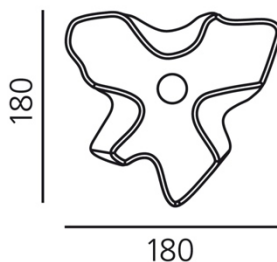

TECHNICAL DATA SHEET

FEATURES

Product name:	Logico Micro ceiling
Article Code:	0644020A
Colour:	White
Material:	Blown glass, aluminium
Series:	Design
Environment:	Indoor
Area contract:	Hospitality Hotel, Hospitality Restaurant, Office

OPTICS

Emission:	Diffused And Direct
-----------	---------------------

DIMENSIONS

Length:	cm 18
Width:	cm 18
Height:	cm 19
Impact Resistance:	N/D
Glow Wire Test:	N/D °

DIMENSIONS

LAMPS NOT INCLUDED

	Category:	HALO
	Number:	1
	Lbs:	Qt26
	Watt:	46W
	Socket:	E27
	Type:	N/s
	Luminous Flux (lm):	630lm
	Colour Rendering:	1a
	Colour temperature (K):	2800K