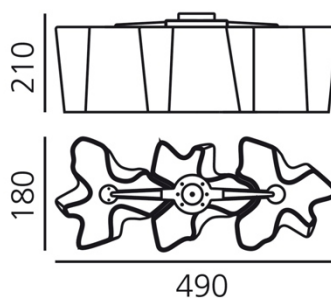

OPTICS

Emission:	Diffused And Direct
-----------	---------------------

DIMENSIONS

Length:	cm 49
Width:	cm 18
Height:	cm 21
Impact Resistance:	N/D
Glow Wire Test:	N/D °

LAMPS NOT INCLUDED

	Category:	HALO
	Number:	3
	Lbs:	Qt26
	Watt:	46W
	Socket:	E27
	Type:	N/s
	Luminous Flux (lm):	630lm
	Colour Rendering:	1a
	Colour temperature (K):	2800K

DIMENSIONS

COLOUR

LUMINAIR

Watt:	138W
Voltage:	220V-240V
Luminous Flux (lm):	1890lm
CCT:	2800K
Dimmable	