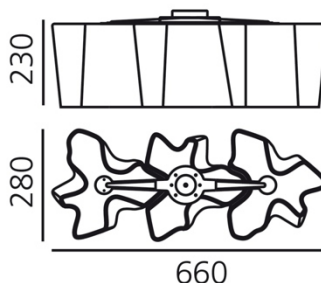

#### DIMENSIONS

Length:	cm 66
Width:	cm 28
Height:	cm 23
Impact Resistance:	N/D
Glow Wire Test:	N/D °

#### DIMENSIONS