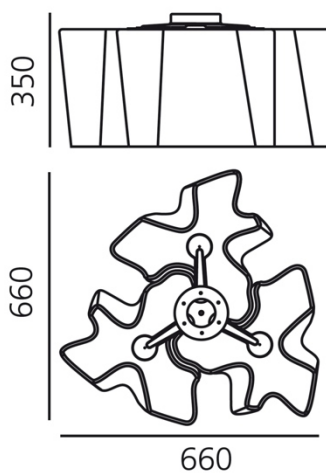

#### FEATURES

Product name:	Logico ceiling 3x120°
Article Code:	0458020A
Colour:	White
Material:	Blown glass, aluminium
Series:	Design
Environment:	Indoor
Area contract:	Hospitality Hotel, Hospitality Restaurant, Office

#### DIMENSIONS

Length:	cm 66
Width:	cm 66
Height:	cm 35
Impact Resistance:	N/D
Glow Wire Test:	N/D °

#### DIMENSIONS