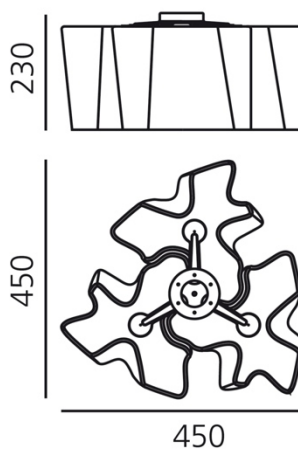

#### FEATURES

Product name:	Logico Mini ceiling 3x120°
Article Code:	0693020A
Colour:	White
Material:	Blown glass, aluminium
Series:	Design
Environment:	Indoor
Area contract:	Hospitality Hotel, Hospitality Restaurant, Office

#### DIMENSIONS

Length:	cm 45
Width:	cm 45
Height:	cm 23
Impact Resistance:	N/D
Glow Wire Test:	N/D °

#### DIMENSIONS