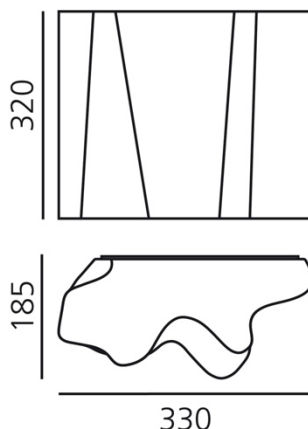

FEATURES

Product name:	Logico wall
Article Code:	0391030A
Colour:	White
Material:	Blown glass, steel
Series:	Design
Environment:	Indoor
Area contract:	Hospitality Hotel, Hospitality Restaurant, Office, Private Residence

OPTICS

Emission:	Diffused And Direct
-----------	------------------------

DIMENSIONS

Length:	cm 33
Width:	cm 18.5
Height:	cm 32
Impact Resistance:	N/D
Glow Wire Test:	N/D °

DIMENSIONS

COLOUR

LAMPS NOT INCLUDED