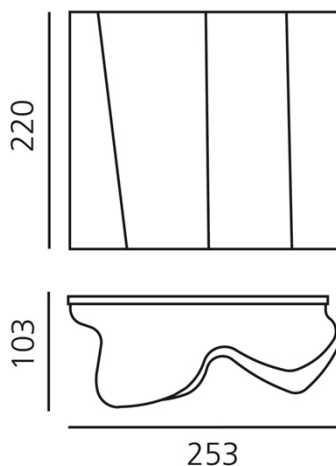

#### DIMENSIONS

Length:	cm 25.3
Width:	cm 10.3
Height:	cm 22
Impact Resistance:	N/D
Glow Wire Test:	N/D °

#### DIMENSIONS