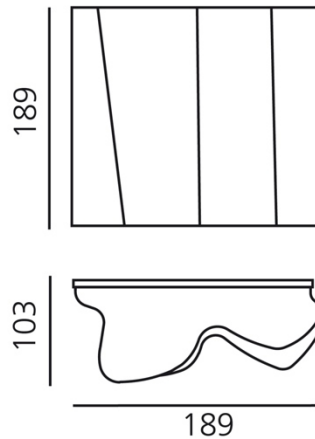

**OPTICS**

**Emission:** Diffused And Direct

**DIMENSIONS**

**Length:** cm 18.9  
**Width:** cm 10.3  
**Height:** cm 18.9  
**Impact Resistance:** N/D  
**Glow Wire Test:** N/D °

**DIMENSIONS**

**COLOUR**