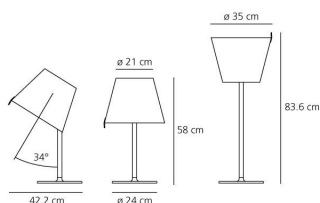

**OPTICS**

Emission:	Diffused And Direct, indirect
-----------	-------------------------------

**DIMENSIONS**

Height:	cm 58
Diameter:	cm 35
Base Diameter:	cm 24
Max Extension Height:	cm 83.6
Impact Resistance:	N/D
Glow Wire Test:	650 °

**DIMENSIONS**

**COLOUR**