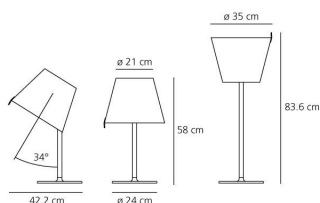

OPTICS

Emission:	Diffused And Direct, indirect
-----------	-------------------------------

DIMENSIONS

Height:	cm 58
Diameter:	cm 35
Base Diameter:	cm 24
Max Extension Height:	cm 83.6
Impact Resistance:	N/D
Glow Wire Test:	650 °

DIMENSIONS

COLOUR

Watt:	104W
Voltage:	220V-240V
Luminous Flux (lm):	1640lm
CCT:	2800K

AWARDS

_ 2001 Observateur du Design Etoile 2001 A.P.C.I. – Paris (France) _ 2001 Reddot Design Award Essen (Deutschland)