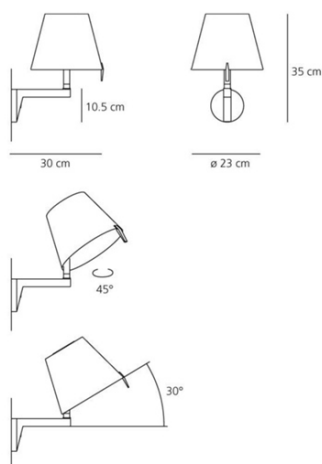

#### DIMENSIONS

Width:	cm 30
Height:	cm 35
Diameter:	cm 23
Base Diameter:	cm 10.5
Inclination:	30
Rotation:	4.5
Impact Resistance:	N/D
Glow Wire Test:	650 °

#### DIMENSIONS