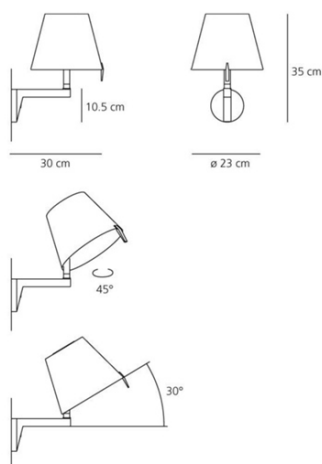

DIMENSIONS

COLOUR

LAMPS NOT INCLUDED

☐	Category:	HALO
	Number:	1
	Watt:	42W
	Socket:	E14
	Luminous Flux (lm):	630lm
	Colour temperature (K):	2800K

ALTERNATIVE LAMPS

LED retrofit

Category:	LED
Watt:	6W
Luminous Flux (lm):	470lm
Socket:	E14
Class:	A