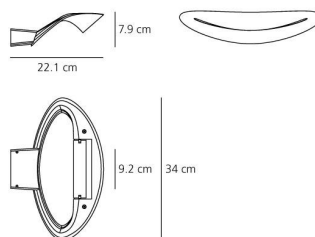

DIMENSIONS

OPTICS

Emission:	Indirect
-----------	----------

DIMENSIONS

Length:	cm 34
Width:	cm 22.1
Height:	cm 7.9
Impact Resistance:	N/D
Glow Wire Test:	N/D °

COLOUR

LAMPS NOT INCLUDED

Category:	HALO
Number:	1
Lbs:	Qt-de12
Watt:	230W
Socket:	R7s
Type:	Hdg
Luminous Flux (lm):	2950lm
Colour Rendering:	1a
Colour temperature (K):	3000K
Duration (h):	2000h