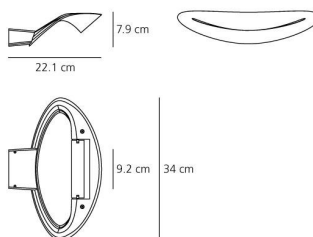

#### DIMENSIONS

Length:	cm 34
Width:	cm 22.1
Height:	cm 7.9
Impact Resistance:	N/D
Glow Wire Test:	N/D °

#### DIMENSIONS